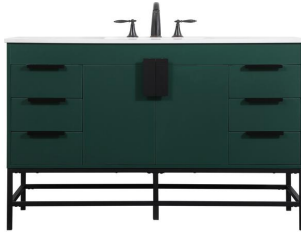

PRODUCT SPECIFICATION SHEET

Eugene collection

48 inch single bathroom vanity Set

Item No: VF488W48MBL
(Blue)

Item No: VF488W48MGN
(Green)

Item No: VF488W48MTK
(Teak)

Item No: VF488W48MW
(Mango Wood)

Item No: VF488W48MWH
(White)

Item No: VF488W48MWT
(Walnut)

Item No: VF488W48NT
(Natural Oak)

Item No: VF488W48WB
(Walnut Brown)

Dimensions

Overall dimensions	48"L x 22"W x 33.5"H
Top thickness	0.71"

Specifications

Base Finish	Blue/Green/Teak/Mango Wood/White/Walnut/Natural Oak/Walnut Brown
Top finish	Ivory white
Base material	MDF and Metal
Top material	Engineered Marble
Sink included	yes
sink material	Porcelain
overflow hole	yes
sink type	undermount
Doors	yes
number of doors	2
Drawers	yes
number of Functional drawers	6
soft close drawer glides	yes
mounting location	free-standing
mounting bracket included	no
backsplash included	no
drain assembly included	no
faucet included	no
Compatible faucet installation type	widespread
P-trap included	no
assembly required	yes
installation required	yes
warranty	1 year limited
Shipment Type	LTL